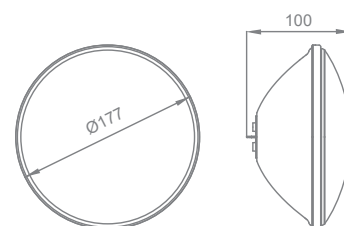

WHITE 73761 	Consumption	14,5 W (20 VA)
	Luminous flux	1.485 lm
	Rated Voltage	12 V AC
IP68. Cable not included. Must always be installed submerged in water.		
RGB 75767 	Consumption	22 W (29 VA)
	Luminous flux	1.100 lm
	Rated Voltage	12 V AC
IP68. Cable not included. Can be only controlled by a normally closed push button. Must always be installed submerged in water.		

VOLTAGE:	12 V AC
FREQUENCY:	50/60 Hz
SERVICE LIFE:	L70-50,000 h
MAX. WATER TEMPERATURE:	40 °C
MAX. INSTALLATION DEPTH:	2 m
MAXIMUM WATER TREATMENT VALUES:	Chlorine: 2 mg/l Bromine: 5 mg/l Salt chlorinator (NaCl): 6 g/l Pool water pH: 7.2 and 7.6
ACCESSORIES & COMPATIBLE NICHES:	Compatible with any PAR56 projector
MATERIALS:	Polyamide