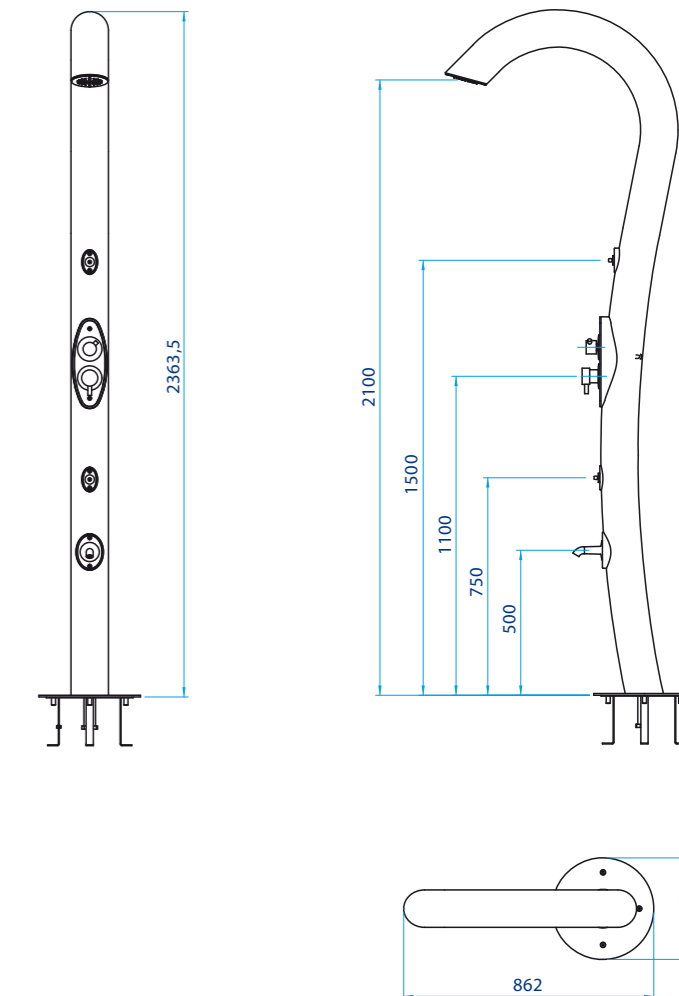

MISTY ART Shower

Ducha MISTY ART

A shower with an embracing effect Un baño con efecto envolvente para el usuario

MISTY ART is more than just a shower with hot and cold water as it combines a normal and atomiser spray. Misty Art is a work of art handcrafted by skilled metal-workers. Its sweeping lines, together with its high quality materials and finish, lend it a touch of elegance and enable it to completely blend in with any swimming pool setting. It is made up of a central body, a showerhead, two nebuliser nozzles and a footbath tap. The alternating normal and atomiser spray of the nebulisers at knee height and on the back create an embracing effect around the user that gives a pleasant feeling of well-being.

- Anti-limescale showerhead totally integrated into the shower body.
- Includes mixer tap with a spray mode selector.
- Its design makes it extremely handy to use and guarantees maximum durability outdoors.
- Anchoring system and mounts included.

TECHNICAL FEATURES CARACTERÍSTICAS TÉCNICAS

Code Código	45867
Size Dimensiones	2363,5 x 862 mm
Diameter Diámetro	350 mm
Weight Peso	35 kg
Height shower head to ground Altura del rociador al suelo	2100 mm
Shower material Materiales ducha	Satin Stainless steel AISI 316 Acero inoxidable satinado AISI 316
Shower head material Material rociador	Stainless steel AISI 316 Acero inoxidable AISI 316
Nebulizer nozzles material Material boquillas nebulizadoras	Chromed brass Latón cromado
Footwash material Material lavapiés	Chromed brass Latón cromado
Maximum working pressure Presión máxima de trabajo	5 bar